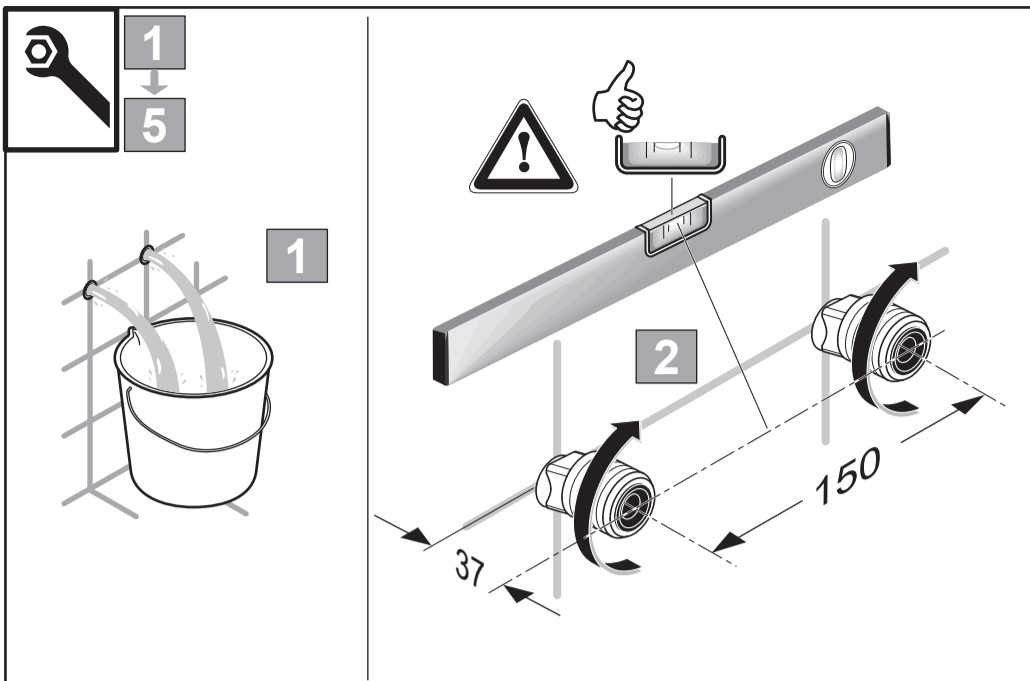

OLYOS
 D 0491 ..

0624 / A 868 601
 Made in Germany

Ideal Standard International NV
 Corporate Village – Gent Building
 Da Vincilaan 2
 1935 Zaventem
 Belgium

<https://www.idealstandard.com>

P	bar	MAX. 10	5		Q (3 bar)
		0,5	1		
T	°C	MAX. 80	65 55		