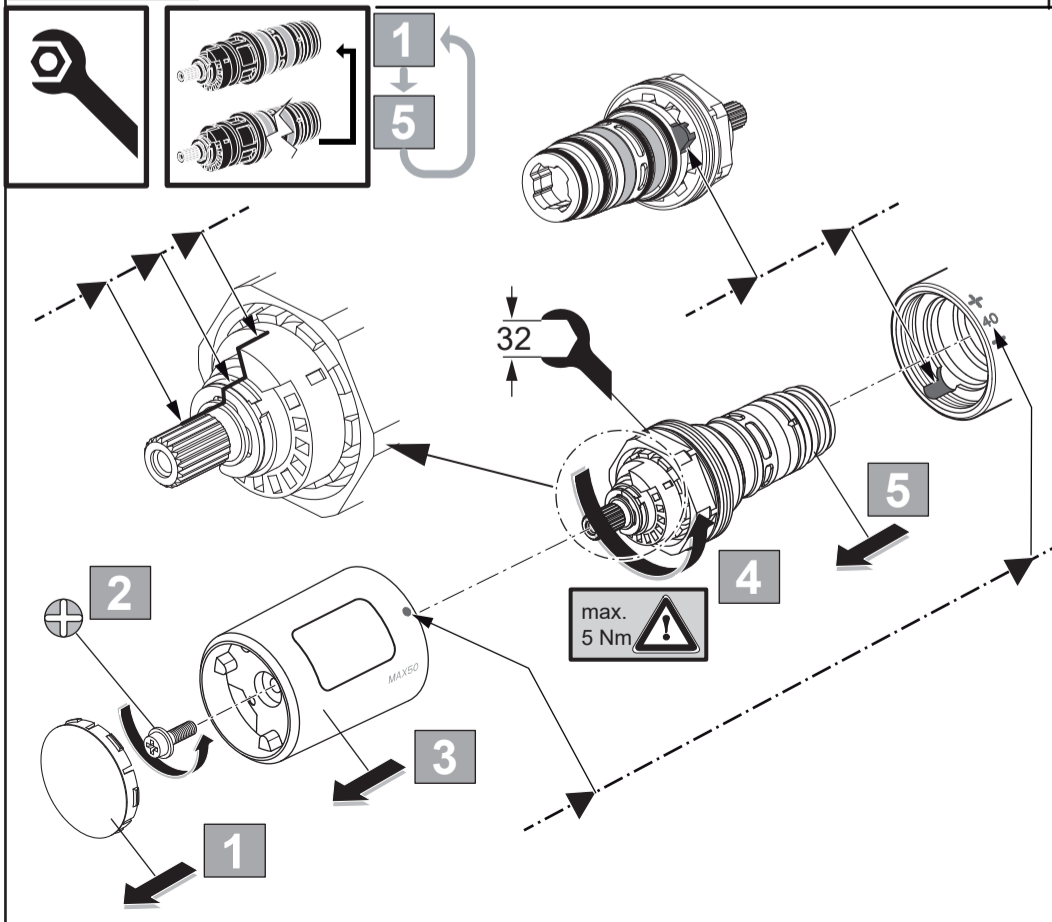

OLYOS
 D 0491 ..

0624 / A 868 601
 Made in Germany

Ideal Standard International NV
 Corporate Village – Gent Building
 Da Vincilaan 2
 1935 Zaventem
 Belgium

<https://www.idealstandard.com>

P	bar	MAX. 10	5		Q (3 bar)
		0,5	1		
T	°C	MAX. 80	65 55		