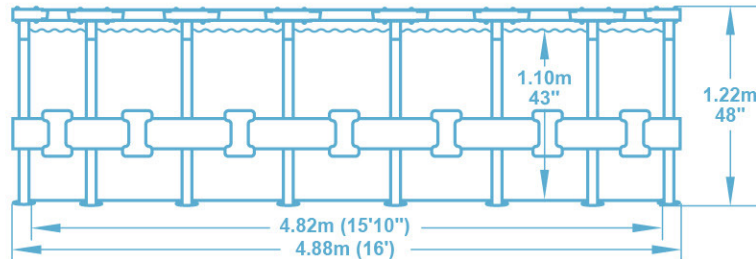

# 56725

← 488 x 122cm  
16' x 48"

TM POWER STEEL™  
SWIM VISTA SERIES™

80,57kg  
177,62lb

90%