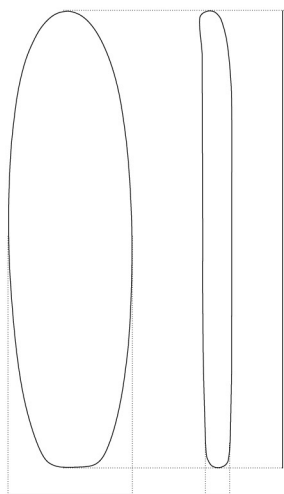

WHITE CAP CONVERTIBLE SET ALL-AROUND

84cm
35"

12cm
4.75"

305cm
10'

INNOVATIONS, TECHNOLOGIES AND MATERIALS

Bestway