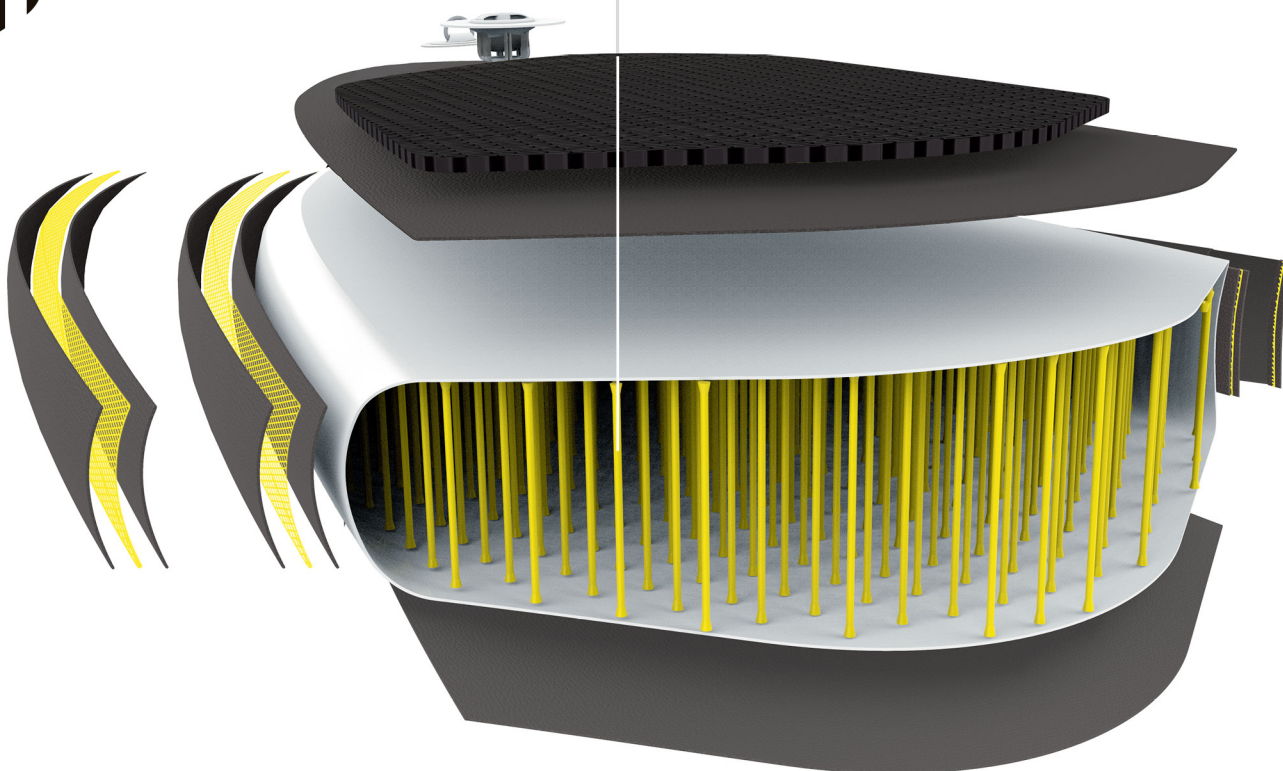

## WHITE CAP CONVERTIBLE SET ALL-AROUND

### DROP STITCH™ MATERIAL

is portable and easy to store, with the strength of a hard-sided board

INNOVATIONS, TECHNOLOGIES AND MATERIALS

**Bestway**