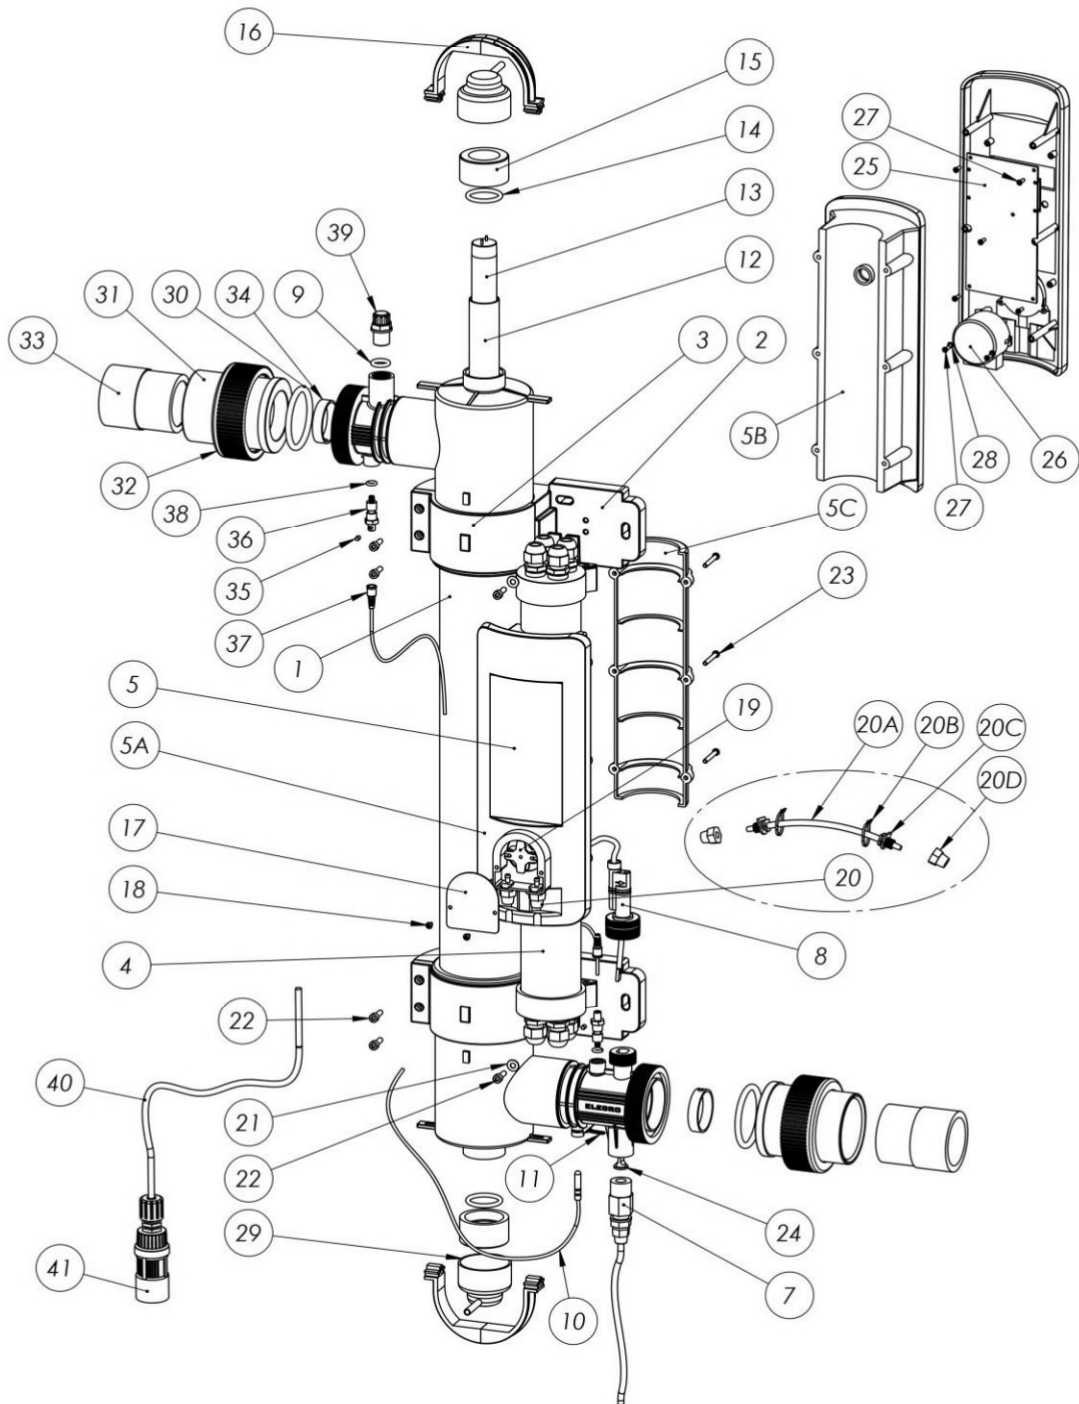

# 55W Single Tube With Dosing Pump

Item No.:	Description	Pcs/Unit V-PP3-55	Pcs/Unit V-PP3-110	Elecro Part		GBP RRP (£)		EUR RRP (€)	
				Number V- PP3-55	Number V-PP3 110	V-PP3-55	V-PP3-110	V-PP3-55	V-PP3-110
1	PP3 Replacement Body Assembly (With Titanium reflector and T-Piece)	1	1	SP-UV-B-PPP-FS-55	SP-UV-B-PPP-FS-110	190.00	350.00	212.80	392.00
2	Rear Mounting Bracket	2	-	Z-IM-UV-ST-RB	-	11.00	-	12.32	-
3	Front Mounting Bracket	2	-	Z-IM-UV-ST-FB	-	5.00	-	5.60	-
4	PP3 Ballast Assembly	1	1	SP-UV-CG-QSH-55-UK (UK Plug)	SP-UV-CG-QSH-110-UK (UK Plug)	158.50	200.00	177.52	224.00
				SP-UV-CG-QSH-55-EU (EURO Plug)	SP-UV-CG-QSH-110-EU (EURO Plug)	158.50	200.00	177.52	224.00
5	Digital PP3 Control Enclosure (Complete with items: 5A, 5B, 5C, 17, 18, 19, 20, 23, 25, 26, 27 & 28)	1	1	SP-UV-PP3-ENC		305.00		341.60	
5A	PP3 Digital Front Cover Including overlay	1	1	SP-UV-PP3-FC		16.00		17.92	
5B	Rear Enclosure	1	1	Z-IM-UV-ENC		11.50		12.88	
5C	Enclosure Clamp	1	1	Z-IM-UV-CLAMP		4.50		5.04	
7	Dosing Port Assembly	1	1	SP-UV-DP-PA		7.50		8.40	
8	Flow Switch	1	1	SP-107-UV-B		38.75		43.40	
9	Blanking Cap O-Ring Seal	1	1	Z-ORS-SR-PC-S		1.25		1.40	
10	Temperature Sensor	1	1	Z-MIS-NTC-1000		30.75		34.44	
11	R' Clip	1	1	Z-MIS-R-CLIP		3.00		3.36	
12	Quartz Sleeve	1	2	SP-UV-QS		39.25		43.96	
13	Replacement UV Lamp	1	2	SP-UV-LAMP-EL		47.75		53.48	
14	Quartz Sleeve O-Ring Seal	2	4	SP-UV-ORS		1.20		1.34	
15	Quartz Sleeve Locking Nut	2	4	SP-UV-LNUT		7.15		8.01	
16	Lamp Holder / Restraint (2 halves + Screw)	2	4	SP-UV-LCR-S		6.75		7.56	
17	Dosing Pump Cover Plate	1	1	Z-DP-FCC		14.00		15.68	
18	M3x6 A2 Cover Plate Fixing	2	2	Z-FIX-M3x6BH		1.25		1.40	
19	Dosing Pump CAM Assembly & Secure Pin	1	1	SP-UV-DP-CWA		37.00		41.44	
20	Dosing Tube Assembly	1	1	SP-UV-DP-DTA		19.00		21.28	
20A	Peristaltic Dosing Tube	1	1	Available Only As Dosing Tube Assembly: SP-UV-DP-DTA		19.00		21.28	
20B	Securing Cable Tie	2	2						
20C	Dosing Connection Point	2	2						
20D	Connection Cap	2	2						
21	M5 Flat Form C Washer A2	2	2	Z-FIX-M5FCW		5.25		5.88	
22	Ballast Fixing Screw	2	2	Z-FIX-M4.8X19STS-SC	Z-FIX-M5X16BH	5.25	5.25	5.88	5.88
23	M4 x 40-mm Enclosure Fixing	6	6	Z-FIX-M4x40		1.50		1.68	
24	Rubber Lip Valve and Top Hat Bush	1	1	SP-UV-DP-RDV		8.00		8.96	
25	Intelligent Dosing Pump PCB	1	1	SP-UV-HRP-PCB		195.00		218.40	
28	M3 A2 Locking Washer	2	2	Z-FIX-M3LW		1.50		1.68	
26	Dosing Pump Motor	1	1	Z-UV-MPP		57.00		63.84	
27	M3 x 8mm PCB Fixing	7	7	Z-FIX-M3X8-BLK		1.50		1.68	
29	Lamp Lead Connection	2	4	SP-UV-LLL-S		17.50		19.60	
30	Large Union O-Ring Seal	2	2	Z-ORS-UNI-L		4.25		4.76	
31	Union Socket 2"/ 63mm	2	2	Z-IM-UNI-2"/63		10.00		11.20	
32	Union Nut	2	2	Z-IM-UNI-NUT		6.00		6.72	
33	Union Reducer 1½"/ 50mm	2	2	Z-IM-UV-R		4.50		5.04	
34	10mm / 44.5mm OD Stainless Steel Ring	2	2	Z-TUB-SS44.5X10		8.50		9.52	
35	M4x4mm S/S Grub Screw	2	2	Z-FIX-M4X4GS		1.50		1.68	
36	Current Collector Pin (316 S/S)	2	2	Z-UV-CC-PIN		14.50		16.24	
37	UV Current Collector Rubber Boot	2	2	Z-UV-CC-RB		4.50		5.04	
38	UV Current Collector 'O' Ring	2	2	Z-ORS-UV-CC		2.50		2.80	
39	UV Blanking Plug	2	2	Z-IM-UV-BP		3.50		3.92	
40	Suction Tubing	1	1	Z-DP-PVCH		7.50		8.40	
41	Foot Valve Strainer Assembly	1	1	Z-DP-FS		42.00		47.04	